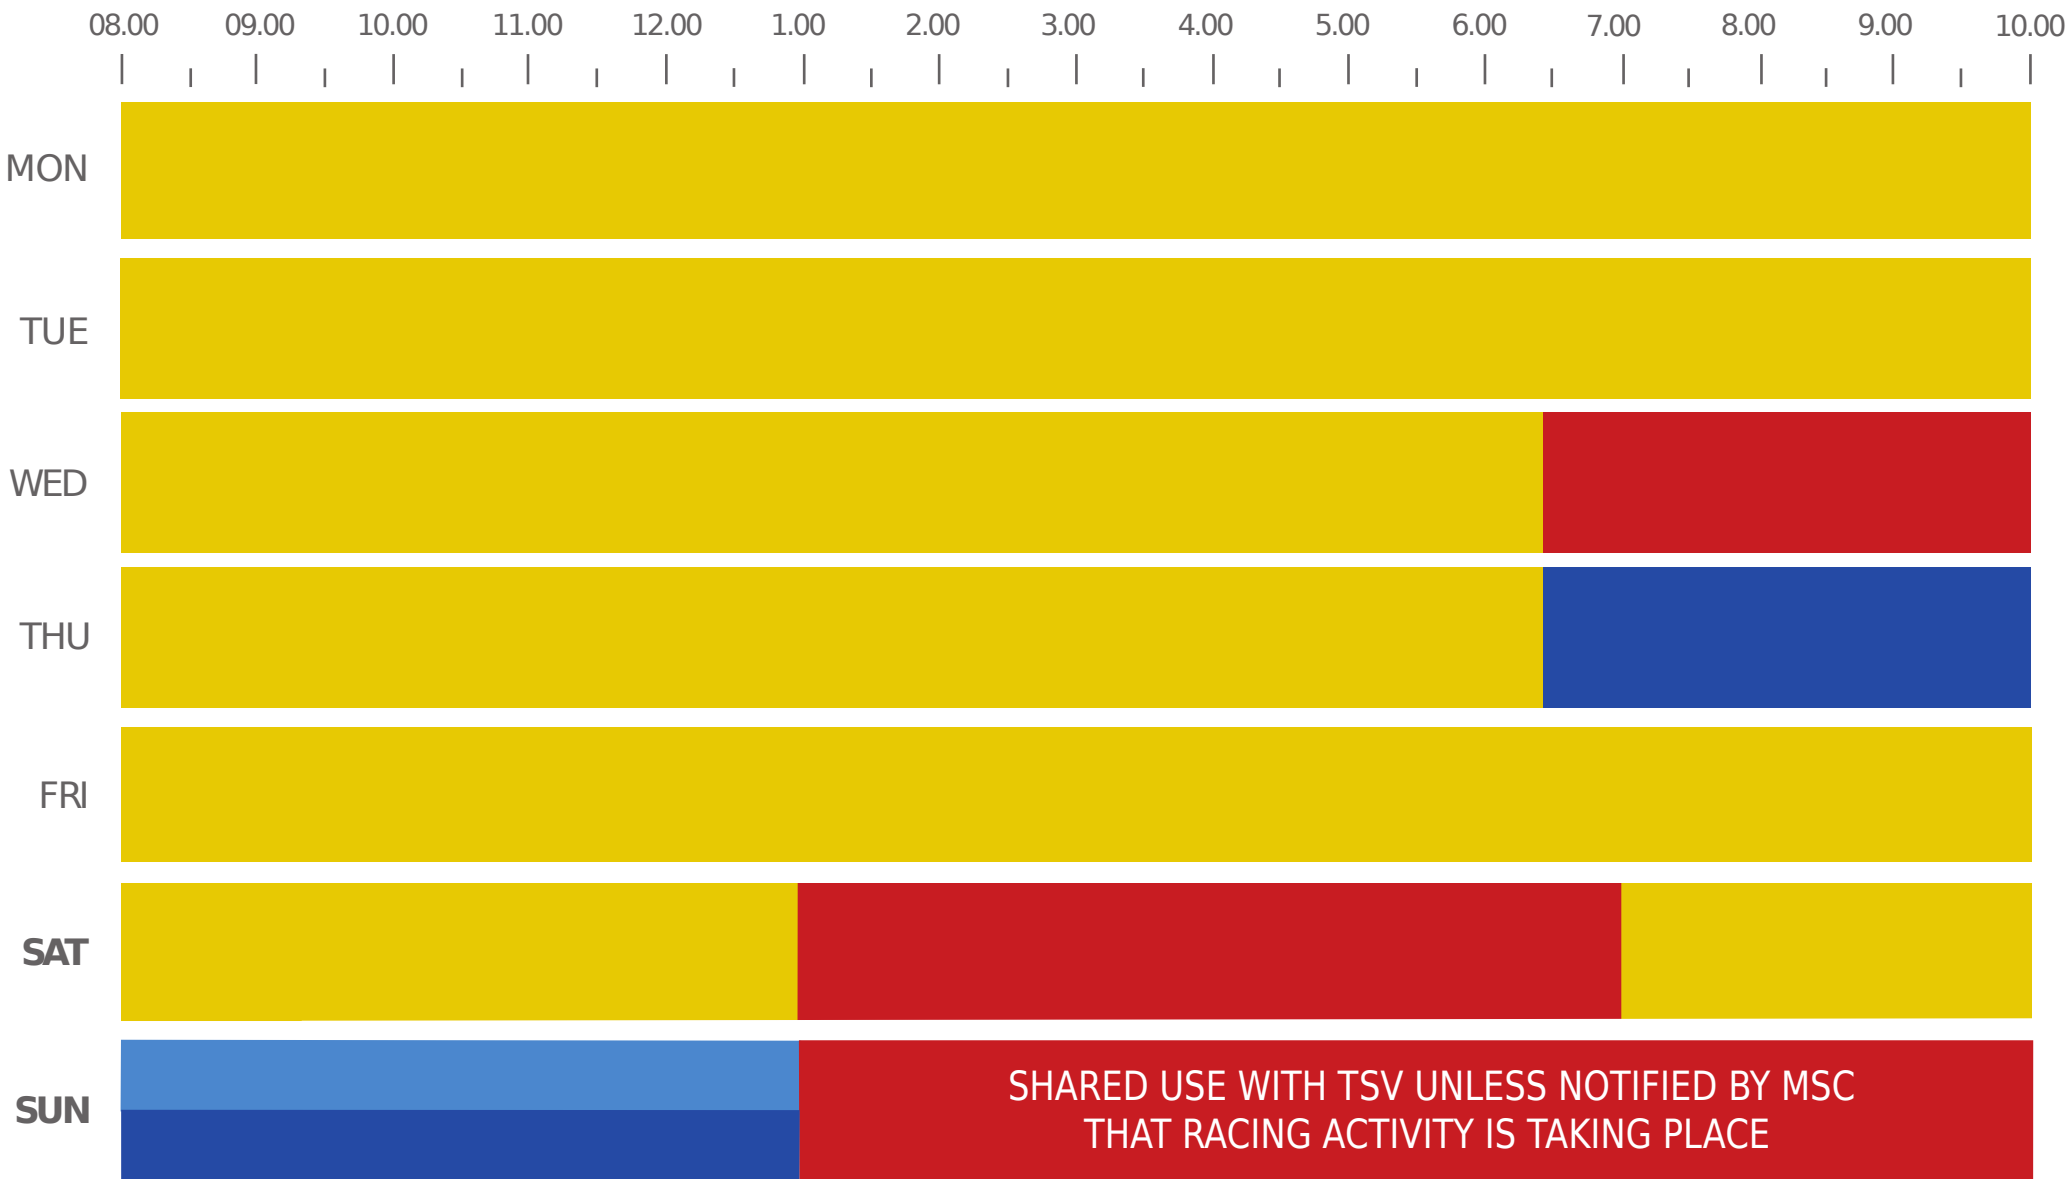

# REGULAR WATER USE TIMETABLE

NB: EXCLUSIVE USE DATES ARE PUBLISHED SEPARATELY **EDGBASTON RESERVOIR**

WATER USE PERMITTED UP TO DUSK

ROWERS HAVE RIGHT OF WAY AT ALL TIMES

SHARED USE WITH TSV UNLESS NOTIFIED BY MSC THAT RACING ACTIVITY IS TAKING PLACE